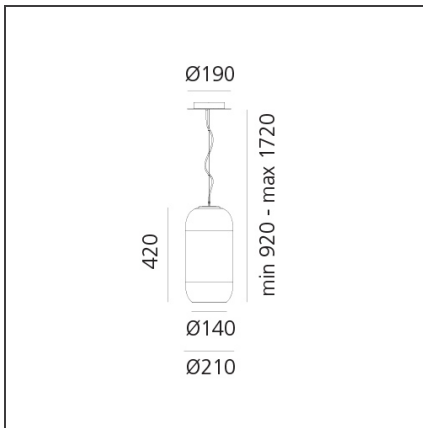

Gople - Brass

IP20    Dimmerable: 

DESIGN BY

BIG - Bjarke Ingels Group

DESCRIPTION

The product is not yet available.

TECHNICAL DRAWINGS

FEATURES

Colour:	Brass	Material:	Blown glass, aluminium
Installation:	Suspension	Series:	Design, 2019 Artemide Collection
Environment:	Indoor		

DIMENSIONS

Height:	cm 42
Base Diameter:	cm 19
Max Height from ceiling:	cm 172

SOURCES NOT INCLUDED

Category:	LED
Number:	1
Watt:	20W
Type:	2
Socket:	E27

LUMINAIRE

Watt:	20W	Delivered lumens output (lm):	1118lm
		CCT:	3000K
		Efficiency:	46%
		Efficacy:	55.9lm/W
		CRI:	80