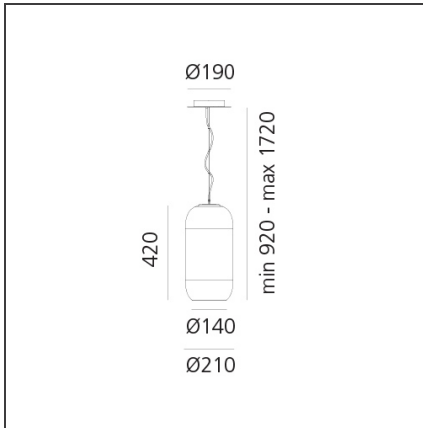

Gople - Bronze

IP20    Dimmerable: 

DESIGN BY

BIG - Bjarke Ingels Group

DESCRIPTION

The product is not yet available.

TECHNICAL DRAWINGS

FEATURES

Colour:	Bronze	Material:	Blown glass, aluminium
Installation:	Suspension	Series:	Design, 2019 Artemide Collection
Environment:	Indoor		

DIMENSIONS

Height:	cm 42
Base Diameter:	cm 19
Max Height from ceiling:	cm 172

SOURCES NOT INCLUDED

Category:	LED
Number:	1
Watt:	20W
Type:	2
Socket:	E27

LUMINAIRE

Watt:	20W	Delivered lumens output (lm):	1118lm
		CCT:	3000K
		Efficiency:	46%
		Efficacy:	55.9lm/W
		CRI:	80