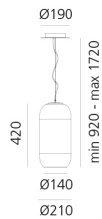

Gople - Bronze

BIG - Bjarke Ingels Group

IP20    Dimmerable: 

LUMINAIRE

- Watt: **20W**
- Delivered lumens output: **1118lm**
- CCT: **3000K**
- Efficiency: **46%**
- Efficacy: **55.91lm/W**
- CRI: **80**

DIMENSIONS

- Height: **cm 42**
- Diameter: **cm 21**
- Base Diameter: **cm 19**
- Max Height from ceiling: **cm 172**

SOURCES NOT INCLUDED

- Category: **LED RETROFIT**
- Number: **1**
- Watt: **20W**
- Socket: **E27**