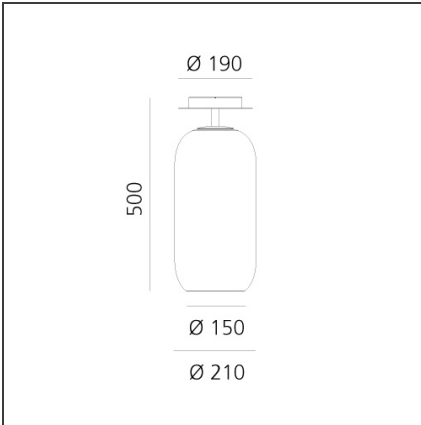

TECHNICAL DRAWINGS

FEATURES

Colour:	Blue	Material:	Blown glass, aluminium
Installation:	Suspension	Series:	Design, 2019 Artemide Collection
Environment:	Indoor		

DIMENSIONS

Height:	cm 50
Base Diameter:	cm 19

SOURCES NOT INCLUDED

Category:	LED
Number:	1
Watt:	20W
Type:	2
Socket:	E27

LUMINAIRE

Watt:	20W	CCT:	3000K
		CRI:	80