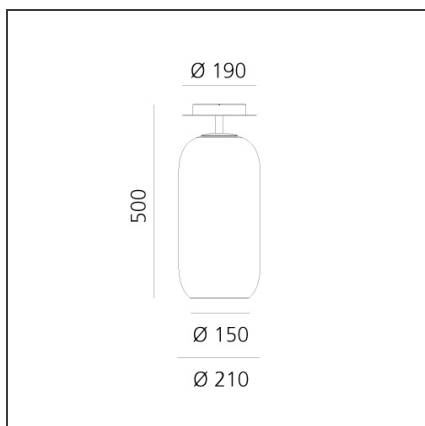

Gople Ceiling - Brass

IP20   

DESIGN BY

BIG - Bjarke Ingels Group

DESCRIPTION

The product is not yet available.

TECHNICAL DRAWINGS

FEATURES

Colour:	Brass	Material:	Blown glass, aluminium
Installation:	Suspension	Series:	Design, 2019 Artemide Collection
Environment:	Indoor		

DIMENSIONS

Height:	cm 50
Base Diameter:	cm 19

SOURCES NOT INCLUDED

Category:	LED
Number:	1
Watt:	20W
Type:	2
Socket:	E27

LUMINAIRE

Watt:	20W	CCT:	3000K
		CRI:	80