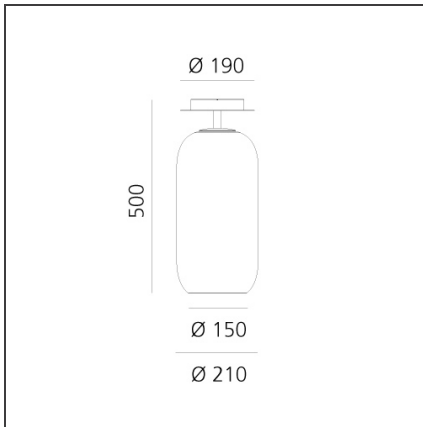

TECHNICAL DRAWINGS

FEATURES

Colour:	Bronze	Material:	Blown glass, aluminium
Installation:	Suspension	Series:	Design, 2019 Artemide Collection
Environment:	Indoor		

DIMENSIONS

Height:	cm 50
Base Diameter:	cm 19

SOURCES NOT INCLUDED

Category:	LED
Number:	1
Watt:	20W
Type:	2
Socket:	E27

LUMINAIRE

Watt:	20W	CCT:	3000K
		CRI:	80