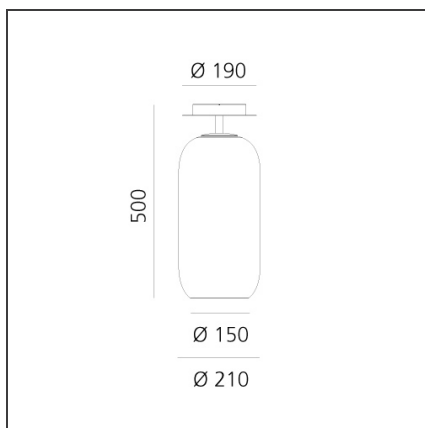

Gople Ceiling - Silver

IP20    CE

DESIGN BY

BIG - Bjarke Ingels Group

DESCRIPTION

The product is not yet available.

TECHNICAL DRAWINGS

FEATURES

Colour:	Silver	Material:	Blown glass, aluminium
Installation:	Suspension	Series:	Design, 2019 Artemide Collection
Environment:	Indoor		

DIMENSIONS

Height:	cm 50
Base Diameter:	cm 19

SOURCES NOT INCLUDED

Category:	LED
Number:	1
Watt:	20W
Type:	2
Socket:	E27

LUMINAIRE

Watt:	20W	CCT:	3000K
		CRI:	80