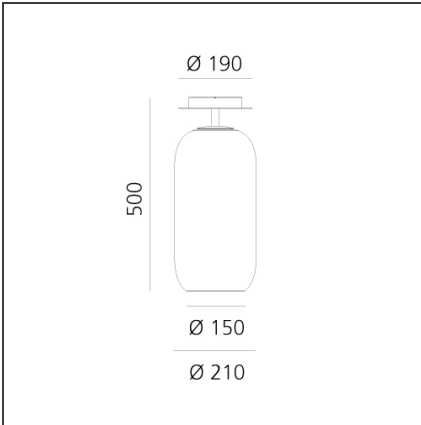

Gople Ceiling - White

IP20    CE

DESIGN BY

BIG - Bjarke Ingels Group

DESCRIPTION

The product is not yet available.

TECHNICAL DRAWINGS

FEATURES

Colour:	White	Material:	Blown glass, aluminium
Installation:	Suspension	Series:	Design, 2019 Artemide Collection
Environment:	Indoor		

DIMENSIONS

Height:	cm 50
Base Diameter:	cm 19

SOURCES NOT INCLUDED

Category:	LED
Number:	1
Watt:	20W
Type:	2
Socket:	E27

LUMINAIRE

Watt:	20W	CCT:	3000K
		CRI:	80