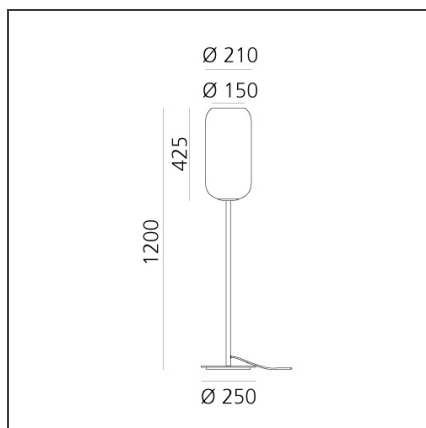

Gople Floor - Blue

IP20    

DESIGN BY

BIG - Bjarke Ingels Group

DESCRIPTION

The product is not yet available.

TECHNICAL DRAWINGS

FEATURES

Colour:	Blue	Material:	Blown glass, aluminium
Installation:	Suspension	Series:	Design, 2019 Artemide Collection
Environment:	Indoor		

DIMENSIONS

Height:	cm 120
Base Diameter:	cm 25

SOURCES NOT INCLUDED

Category:	LED
Number:	1
Watt:	20W
Type:	2
Socket:	E27

LUMINAIRE

Watt:	20W	CCT:	3000K
		CRI:	80