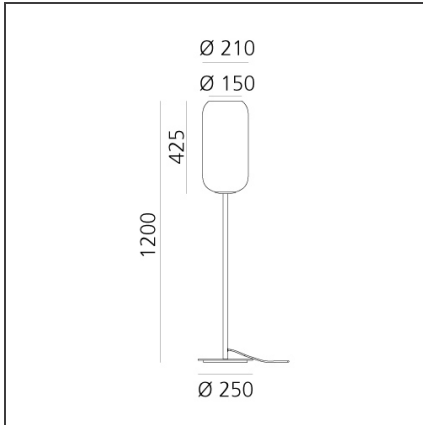

TECHNICAL DRAWINGS

FEATURES

Colour:	Brass	Material:	Blown glass, aluminium
Installation:	Suspension	Series:	Design, 2019 Artemide Collection
Environment:	Indoor		

DIMENSIONS

Height:	cm 120
Base Diameter:	cm 25

SOURCES NOT INCLUDED

Category:	LED
Number:	1
Watt:	20W
Type:	2
Socket:	E27

LUMINAIRE

Watt:	20W	CCT:	3000K
		CRI:	80