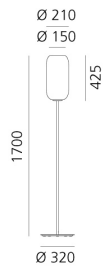

Gople Floor - Bronze

BIG - Bjarke Ingels Group

IP20   

LUMINAIRE

- Watt: **20W**
- CCT: **3000K**
- CRI: **80**

DESCRIPTION

The basic form of the Gople Lamp enhances the beauty of glass, hand-processed according to an ancient Venetian technique that gradually turns white glass into crystal glass by combining both upon blowing, thus making each piece unique. More innovative finishes are added, including silver or copper vacuum metallization. Silver, bronze, copper and blue finishes are made with an innovative and sustainable metal vacuum deposition process.

DIMENSIONS

- Height: **cm 120**
- Diameter: **cm 21**
- Base Diameter: **cm 25**

SOURCES NOT INCLUDED

- Category: **LED RETROFIT**
- Number: **1**
- Watt: **20W**
- Socket: **E27**