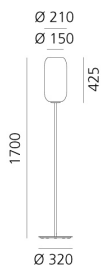

Gople Floor - Silver

BIG - Bjarke Ingels Group

IP20   

LUMINAIRE

- Watt: **20W**
- CCT: **3000K**
- CRI: **80**

DESCRIPTION

The basic form of the Gople Lamp enhances the beauty of glass, hand-processed according to an ancient Venetian technique that gradually turns white glass into crystal glass by combining both upon blowing, thus making each piece unique. More innovative finishes are added, including silver or copper vacuum metallization. Silver, bronze, copper and blue finishes are made with an innovative and sustainable metal vacuum deposition process.

DIMENSIONS

- Height: **cm 120**
- Diameter: **cm 21**
- Base Diameter: **cm 25**

SOURCES NOT INCLUDED

- Category: **LED RETROFIT**
- Number: **1**
- Watt: **20W**
- Socket: **E27**