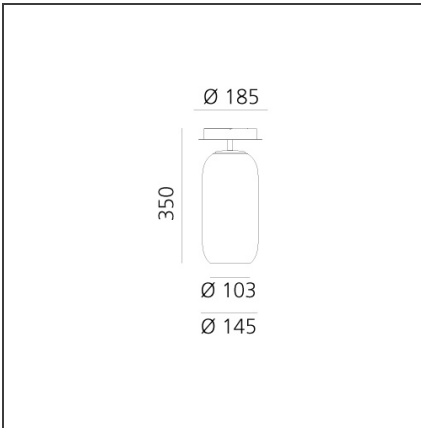

TECHNICAL DRAWINGS

FEATURES

Colour:	Blue	Material:	Blown glass, aluminium
Installation:	Suspension	Series:	Design, 2019 Artemide Collection
Environment:	Indoor		

DIMENSIONS

Height:	cm 35
Base Diameter:	cm 18.5

SOURCES NOT INCLUDED

Category:	LED
Number:	1
Watt:	6W
Type:	2
Socket:	E14

LUMINAIRE

Watt:	6W	CCT:	3000K
		CRI:	80