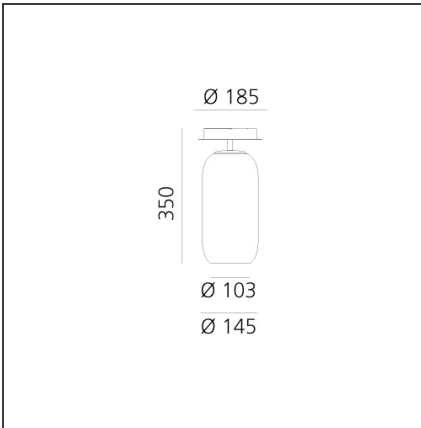

Gople Mini Ceiling - Brass

IP20    Dimmerable: 

DESIGN BY

BIG - Bjarke Ingels Group

DESCRIPTION

The product is not yet available.

TECHNICAL DRAWINGS

FEATURES

| | | | |
|----------------------|------------|------------------|----------------------------------|
| Colour: | Brass | Material: | Blown glass, aluminium |
| Installation: | Suspension | Series: | Design, 2019 Artemide Collection |
| Environment: | Indoor | | |

DIMENSIONS

| | |
|-----------------------|---------|
| Height: | cm 35 |
| Base Diameter: | cm 18.5 |

SOURCES NOT INCLUDED

| | |
|------------------|-----|
| Category: | LED |
| Number: | 1 |
| Watt: | 6W |
| Type: | 2 |
| Socket: | E14 |