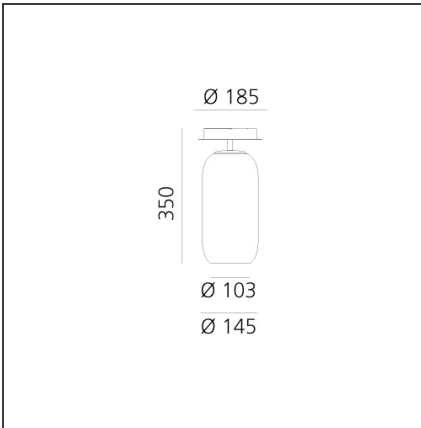

TECHNICAL DRAWINGS

FEATURES

Colour:	Bronze	Material:	Blown glass, aluminium
Installation:	Suspension	Series:	Design, 2019 Artemide Collection
Environment:	Indoor		

DIMENSIONS

Height:	cm 35
Base Diameter:	cm 18.5

SOURCES NOT INCLUDED

Category:	LED
Number:	1
Watt:	6W
Type:	2
Socket:	E14

LUMINAIRE

Watt:	6W	CCT:	3000K
		CRI:	80