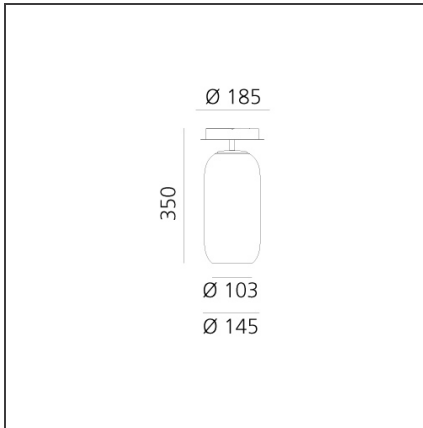

Gople Mini Ceiling - Copper

IP20     Dimmerable: 

DESIGN BY

BIG - Bjarke Ingels Group

DESCRIPTION

The product is not yet available.

TECHNICAL DRAWINGS

FEATURES

Colour:	Copper	Material:	Blown glass, aluminium
Installation:	Suspension	Series:	Design, 2019 Artemide Collection
Environment:	Indoor		

DIMENSIONS

Height:	cm 35
Base Diameter:	cm 18.5

SOURCES NOT INCLUDED

Category:	LED
Number:	1
Watt:	6W
Type:	2
Socket:	E14

LUMINAIRE

Watt:	6W	CCT:	3000K
		CRI:	80