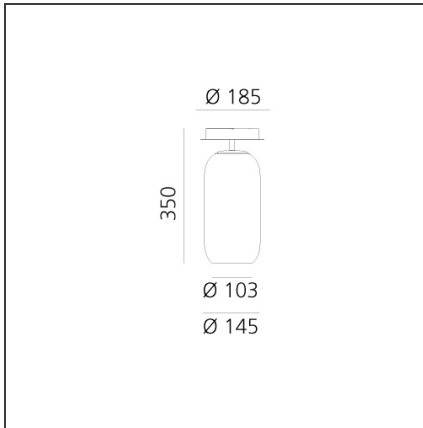

TECHNICAL DRAWINGS

FEATURES

Colour:	Silver	Material:	Blown glass, aluminium
Installation:	Suspension	Series:	Design, 2019 Artemide Collection
Environment:	Indoor		

DIMENSIONS

Height:	cm 35
Base Diameter:	cm 18.5

SOURCES NOT INCLUDED

Category:	LED
Number:	1
Watt:	6W
Type:	2
Socket:	E14

LUMINAIRE

Watt:	6W	CCT:	3000K
		CRI:	80