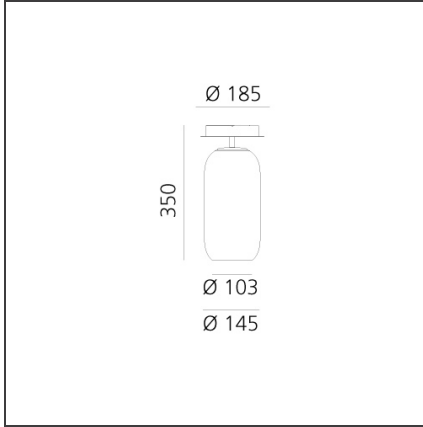

TECHNICAL DRAWINGS

FEATURES

Colour:	White	Material:	Blown glass, aluminium
Installation:	Suspension	Series:	Design, 2019 Artemide Collection
Environment:	Indoor		

DIMENSIONS

Height:	cm 35
Base Diameter:	cm 18.5

SOURCES NOT INCLUDED

Category:	LED
Number:	1
Watt:	6W
Type:	2
Socket:	E14

LUMINAIRE

Watt:	6W	CCT:	3000K
		CRI:	80