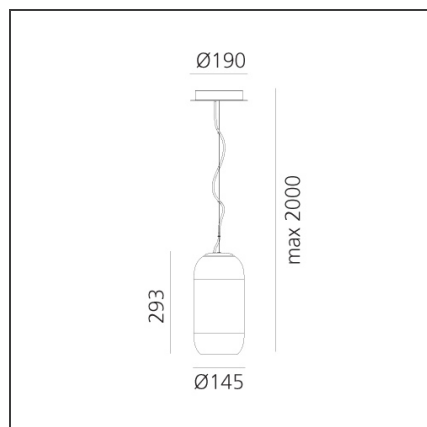

Gople Mini Suspension - Blue

IP20    Dimmerable: 

DESIGN BY

BIG - Bjarke Ingels Group

DESCRIPTION

The product is not yet available.

TECHNICAL DRAWINGS

FEATURES

Colour:	Blue	Material:	Blown glass, aluminium
Installation:	Suspension	Series:	Design, 2019 Artemide Collection
Environment:	Indoor		

DIMENSIONS

Height:	cm 29
Base Diameter:	cm 19
Max Height from ceiling:	cm 200

SOURCES NOT INCLUDED

Category:	LED
Number:	1
Watt:	6W
Type:	2
Socket:	E14

LUMINAIRE

Watt:	6W	CCT:	3000K
		CRI:	80