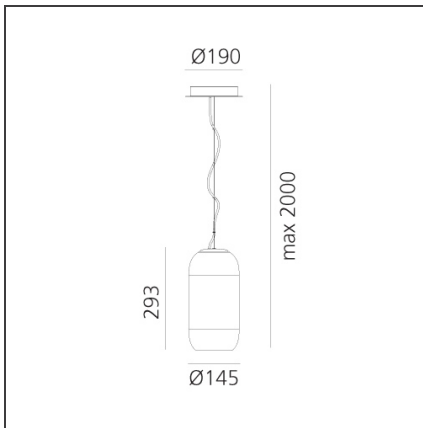

Gople Mini Suspension - Brass

IP20 Dimmerable:

DESIGN BY

BIG - Bjarke Ingels Group

DESCRIPTION

The product is not yet available.

TECHNICAL DRAWINGS

FEATURES

Colour:	Brass	Material:	Blown glass, aluminium
Installation:	Suspension	Series:	Design, 2019 Artemide Collection
Environment:	Indoor		

DIMENSIONS

Height:	cm 29
Base Diameter:	cm 19
Max Height from ceiling:	cm 200

SOURCES NOT INCLUDED

Category:	LED
Number:	1
Watt:	6W
Type:	2
Socket:	E14

LUMINAIRE

Watt:	6W	CCT:	3000K
		CRI:	80