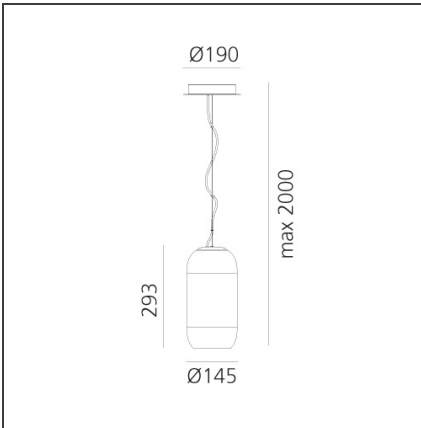

Gople Mini Suspension - Bronze

IP20    Dimmerable: 

DESIGN BY

BIG - Bjarke Ingels Group

DESCRIPTION

The product is not yet available.

TECHNICAL DRAWINGS

FEATURES

Colour:	Bronze	Material:	Blown glass, aluminium
Installation:	Suspension	Series:	Design, 2019 Artemide Collection
Environment:	Indoor		

DIMENSIONS

Height:	cm 29
Base Diameter:	cm 19
Max Height from ceiling:	cm 200

SOURCES NOT INCLUDED

Category:	LED
Number:	1
Watt:	6W
Type:	2
Socket:	E14

LUMINAIRE

Watt:	6W	CCT:	3000K
		CRI:	80