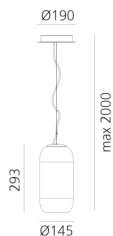

Gople Mini Suspension - Silver

BIG - Bjarke Ingels Group

IP20    Dimmerable: 

LUMINAIRE

- Watt: **6W**
- CCT: **3000K**
- CRI: **80**

DESCRIPTION

The basic form of the Gople Lamp enhances the beauty of glass, hand-processed according to an ancient Venetian technique that gradually turns white glass into crystal glass by combining both upon blowing, thus making each piece unique. More innovative finishes are added, including silver or copper vacuum metallization. Silver, bronze, copper and blue finishes are made with an innovative and sustainable metal vacuum deposition process.

PRODUCT CODE: 1406010A

FEATURES

- Article Code: **1406010A**
- Colour: **Silver**
- Installation: **Suspension**
- Material: **Blown glass, aluminium**
- Series: **Design Collection, 2020 Artemide Collection**
- Environment: **Indoor**
- design by: **BIG - Bjarke Ingels Group**

DIMENSIONS

- Height: **cm 29**
- Diameter: **cm 14.5**
- Base Diameter: **cm 19**
- Max Height from ceiling: **cm 200**

SOURCES NOT INCLUDED

- Category: **LED RETROFIT**
- Number: **1**
- Watt: **6W**
- Socket: **E14**