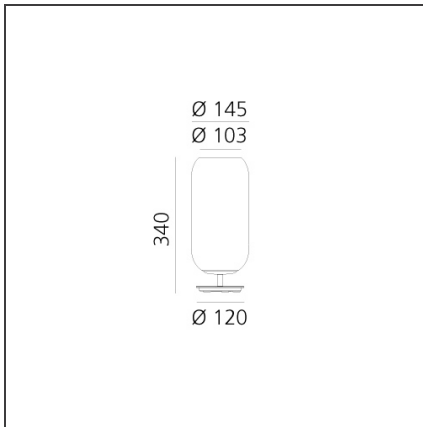

Gople Mini Table - Blue

IP20   

DESIGN BY

BIG - Bjarke Ingels Group

DESCRIPTION

The product is not yet available.

TECHNICAL DRAWINGS

FEATURES

Colour:	Blue	Material:	Blown glass, aluminium
Installation:	Suspension	Series:	Design, 2019 Artemide Collection
Environment:	Indoor		

DIMENSIONS

Height:	cm 34
Base Diameter:	cm 12

SOURCES NOT INCLUDED

Category:	LED
Number:	1
Watt:	6W
Type:	2
Socket:	E14

LUMINAIRE

Watt:	6W	CCT:	3000K
		CRI:	80