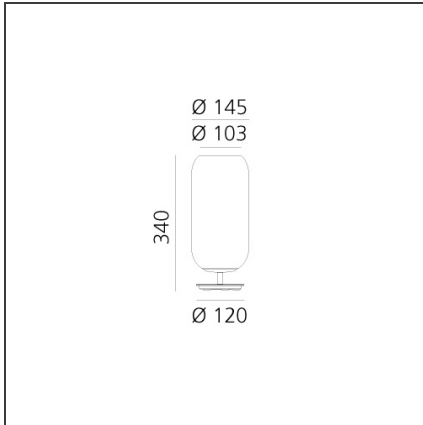

TECHNICAL DRAWINGS

FEATURES

Colour:	Brass	Material:	Blown glass, aluminium
Installation:	Suspension	Series:	Design, 2019 Artemide Collection
Environment:	Indoor		

DIMENSIONS

Height:	cm 34
Base Diameter:	cm 12

SOURCES NOT INCLUDED

Category:	LED
Number:	1
Watt:	6W
Type:	2
Socket:	E14

LUMINAIRE

Watt:	6W	CCT:	3000K
		CRI:	80