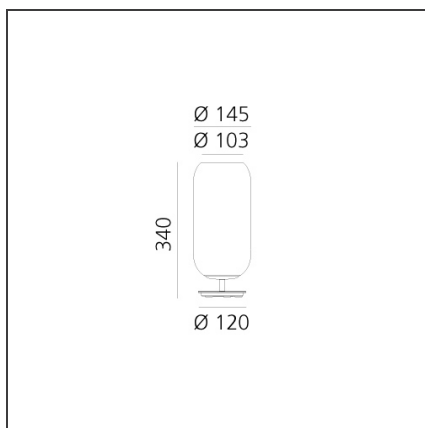

Gople Mini Table - Bronze

IP20   

DESIGN BY

BIG - Bjarke Ingels Group

DESCRIPTION

The product is not yet available.

TECHNICAL DRAWINGS

FEATURES

Colour:	Bronze	Material:	Blown glass, aluminium
Installation:	Suspension	Series:	Design, 2019 Artemide Collection
Environment:	Indoor		

DIMENSIONS

Height:	cm 34
Base Diameter:	cm 12

SOURCES NOT INCLUDED

Category:	LED
Number:	1
Watt:	6W
Type:	2
Socket:	E14

LUMINAIRE

Watt:	6W	CCT:	3000K
		CRI:	80