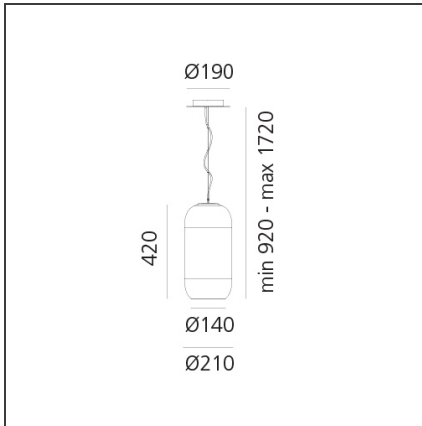

Gople - Silver

IP20    Dimmerable: 

DESIGN BY

BIG - Bjarke Ingels Group

DESCRIPTION

The minimal and elegant shape of the Gople enhances the beauty of the glass which is hand-processed according to an ancient Venetian technique, that makes each piece unique. Gople has three mesmerizing finishes, smooth white, and sparkle silver or copper, obtained with a vacuum metallization. Glass finishing is designed to ensure the best relation with the emitted light, screening the source and maximizing direct emission through transparency. The basic version with the traditional E27 socket is designed to provide different performance levels compared to the more innovative RWB version, where colours can be combined with each other to create lightscapes that meet space requirements. The patented RWB light technology helps plants grow, creates scenic or ambiance effects and provides functional white lighting. It is a new paradigm, a different way to approach coloured light for a project that is respectful of man and the environment.

TECHNICAL DRAWINGS

FEATURES

Article Code:	1405010A	Material:	Blown glass, aluminium
Colour:	Silver	Series:	Design, 2018
Installation:	Suspension		Artemide Collection
Environment:	Indoor		

DIMENSIONS

Height:	cm 42
Base Diameter:	cm 19
Max Height from ceiling:	cm 172

SOURCES NOT INCLUDED

Category:	LED
Number:	1
Watt:	20W
Type:	2
Socket:	E27

LUMINAIRE

Watt:	20W	Delivered lumens output (lm):	1456lm
		CCT:	3000K
		Efficiency:	59%
		Efficacy:	72.82lm/W
		CRI:	80