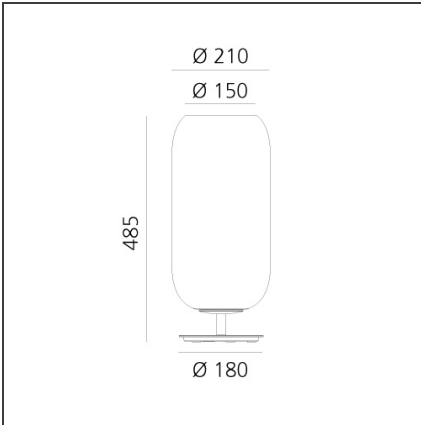

Gople Table - Blue

IP20   

DESIGN BY

BIG - Bjarke Ingels Group

DESCRIPTION

The product is not yet available.

TECHNICAL DRAWINGS

FEATURES

Colour:	Blue	Material:	Blown glass, aluminium
Installation:	Suspension	Series:	Design, 2019 Artemide Collection
Environment:	Indoor		

DIMENSIONS

Height:	cm 48.5
Base Diameter:	cm 18

SOURCES NOT INCLUDED

Category:	LED
Number:	1
Watt:	20W
Type:	2
Socket:	E27

LUMINAIRE

Watt:	20W	CCT:	3000K
		CRI:	80