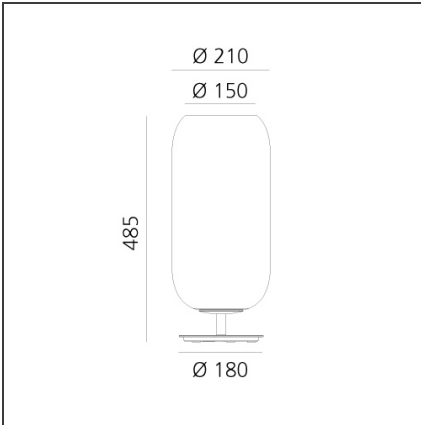

TECHNICAL DRAWINGS

FEATURES

Colour:	Brass	Material:	Blown glass, aluminium
Installation:	Suspension	Series:	Design, 2019 Artemide Collection
Environment:	Indoor		

DIMENSIONS

Height:	cm 48.5
Base Diameter:	cm 18

SOURCES NOT INCLUDED

Category:	LED
Number:	1
Watt:	20W
Type:	2
Socket:	E27

LUMINAIRE

Watt:	20W	CCT:	3000K
		CRI:	80