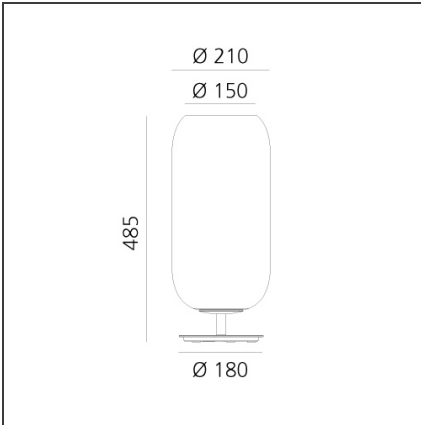

Gople Table - Bronze

IP20   

DESIGN BY

BIG - Bjarke Ingels Group

DESCRIPTION

The product is not yet available.

TECHNICAL DRAWINGS

FEATURES

Colour:	Bronze	Material:	Blown glass, aluminium
Installation:	Suspension	Series:	Design, 2019 Artemide Collection
Environment:	Indoor		

DIMENSIONS

Height:	cm 48.5
Base Diameter:	cm 18

SOURCES NOT INCLUDED

Category:	LED
Number:	1
Watt:	20W
Type:	2
Socket:	E27

LUMINAIRE

Watt:	20W	CCT:	3000K
		CRI:	80