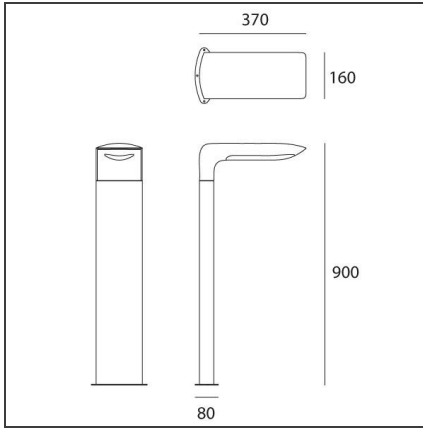

Hila Floor 90 Anthracite gray

IP65  

DESIGN BY

Carlo Colombo

DESCRIPTION

Composed by lamp, support pole and ground mounting plate.
Lamp unit in die-cast EN-AB 47100 aluminium.
UV resistant diffuser in shock resistant polycarbonate with satiny finish.
Support pole h=90cm in extruded EN-AW-6060 aluminium, chromate treated and painted. Mounting plate in painted steel.

TECHNICAL DRAWINGS

FEATURES

Article Code:	T085730	Material:	Aluminum, polycarbonate
Colour:	Anthracite gray	Series:	Scenarios
Installation:	Bollard, Pole, Floor, Wall	Emission:	Direct
Environment:	Outdoor		

DIMENSIONS

Length:	cm 37	Impact Resistance:	IK10
Width:	cm 16	Glow Wire Test:	650
Height:	cm 90		

INCLUDED SOURCES

Category:	LED	Color temperature (K):	3000K
Number:	1	CRI:	80
Watt:	12W		
Type:	0		
Class:	A		

LUMINAIRE

Watt:	12W	Delivered lumens output (lm):	841lm
Voltage:	220V-240V	CCT:	3000K
		Efficiency:	100%
		Efficacy:	70.1lm/W
		CRI:	80

Notes

Effective power 13W.

LIGHT DISTRIBUTION