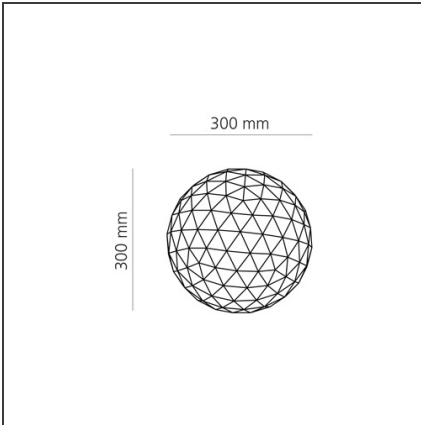

TECHNICAL DRAWINGS

FEATURES

Installation:	Table	Material:	Aluminium, plastic material
Environment:	Indoor	Series:	Design, 2019 Artemide Collection

DIMENSIONS

INCLUDED SOURCES

Category:	LED	Color temperature (K):	3000K
Number:	19	CRI:	90
Watt:	2W	Efficacy:	135lm/W
Delivered lumens output (lm):	270lm	Service Life:	50000-L70
Type:	0		

LUMINAIRE

Watt:	55W	Delivered lumens output (lm):	2000lm
		CCT:	3000K
		Efficiency:	38%
		Efficacy:	36lm/W
		CRI:	90
		Dimmer Typology:	Touch Dimmer

Notes

PATENT PENDING