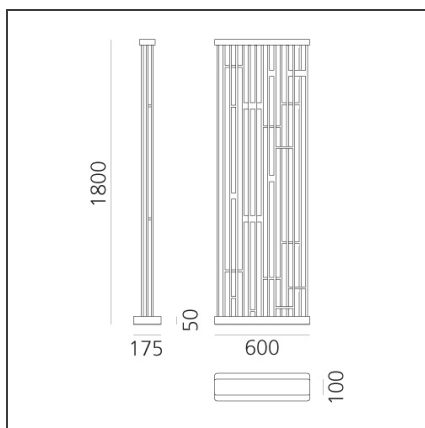

Hubnet - Floor - Aluminium

IP67 

DESIGN BY

Sonia Calzoni

DESCRIPTION

The product is not yet available.

TECHNICAL DRAWINGS

FEATURES

Colour:	Aluminium	Series:	2019 Artemide Collection, Outdoor
Installation:	Floor		

DIMENSIONS

Length:	cm 60
Width:	cm 17.5
Height:	cm 180

LUMINAIRE

Watt:	28W	Delivered lumens output (lm):	1800lm
		CCT:	3000K
		CRI:	80