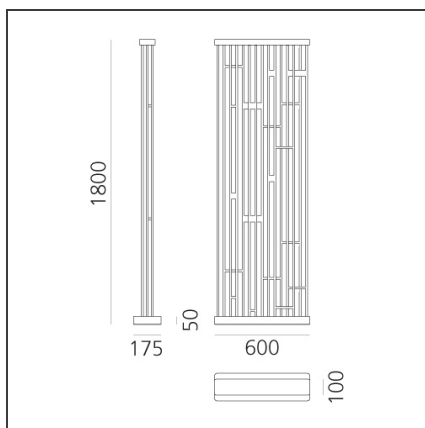

TECHNICAL DRAWINGS

FEATURES

Colour:	Light Bronze	Series:	2019 Artemide Collection, Outdoor
Installation:	Floor		

DIMENSIONS

Length:	cm 60
Width:	cm 17.5
Height:	cm 180

LUMINAIRE

Watt:	28W	Delivered lumens output (lm):	1800lm
		CCT:	3000K
		CRI:	80