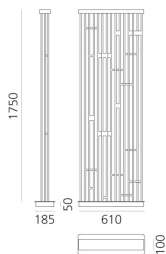

Hubnet - Recessed Floor - Aluminium

Sonia Calzoni

IP67 

LUMINAIRE

- Watt: **28W**
- Delivered lumens output: **1800lm**
- CCT: **3000K**
- CRI: **80**

DESCRIPTION

* The product is not yet available.

PRODUCT CODE: NEW

FEATURES

- Article Code: - - -
- Colour: **Aluminium**
- Installation: **FloorRecessed**
- Series: **Architectural Outdoor**
- design by: **Sonia Calzoni**

DIMENSIONS

- Length: **cm 61**
- Width: **cm 18.5**
- Height: **cm 175**
- Recessed depth: **cm 5**