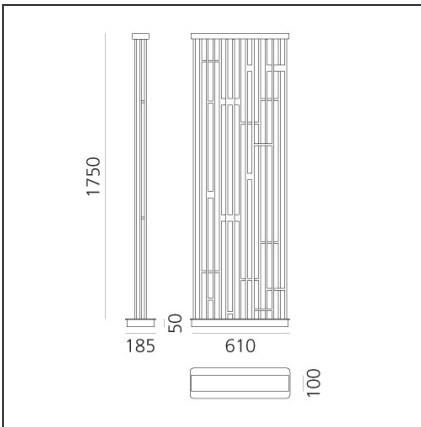

Hubnet - Recessed Floor - Aluminium

IP67 

DESIGN BY

Sonia Calzoni

DESCRIPTION

The product is not yet available.

TECHNICAL DRAWINGS

FEATURES

Colour:	Aluminium	Series:	2019 Artemide Collection, Outdoor
Installation:	Floor		

DIMENSIONS

Length:	cm 61
Width:	cm 18.5
Height:	cm 175
Recessed depth:	cm 5

LUMINAIRE

Watt:	28W	Delivered lumens output (lm):	1800lm
		CCT:	3000K
		CRI:	80