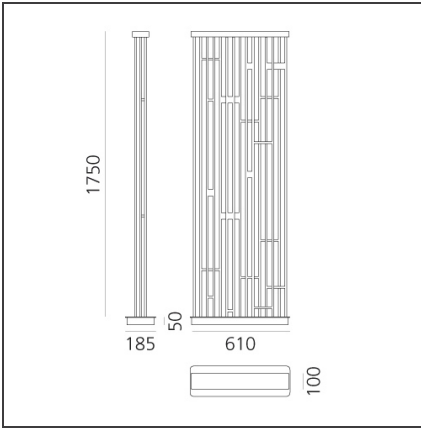

TECHNICAL DRAWINGS

FEATURES

Colour:	Light Bronze	Series:	2019 Artemide Collection, Outdoor
Installation:	Floor		

DIMENSIONS

Length:	cm 61
Width:	cm 18.5
Height:	cm 175
Recessed depth:	cm 5

LUMINAIRE

Watt:	28W	Delivered lumens output (lm):	1800lm
		CCT:	3000K
		CRI:	80