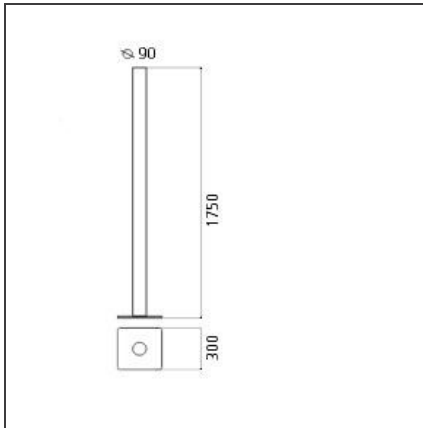

Ilio Glossy black 3000K - App Compatible

IP20 Dimmerable:

DESIGN BY

Ernesto Gismondi

DESCRIPTION

With simple geometry, stripped of all formal digressions and reduced to its basics, Ilio draws attention through saturated colour, available in 7 variations. A mono-material aluminium cylinder supports a 39W LED optical engine on the top, which produces high-efficiency diffused indirect light emissions. With a flow of more than 2700 lumen and an 80% yield, it ensures the general lighting of a room. With light regulator configured to controlled socket, dimmer microswitch.

TECHNICAL DRAWINGS

FEATURES

Article Code:	1640030APP	Material:	Aluminium, steel
Colour:	Glossy black	Series:	Design
Installation:	Floor	Area contract:	Hospitality, null, Residential
Environment:	Indoor	Emission:	Indirect

DIMENSIONS

Height:	cm 175	Impact Resistance:	N.D.
Base Length:	cm 30	Glow Wire Test:	750
Base Width:	cm 30		

INCLUDED SOURCES

Category:	LED	Color temperature (K):	3000K
Number:	1	Color Tolerance:	MacAdam 2SDCM
Watt:	37W	CRI:	90
Delivered lumens output (lm):	3899lm	Efficacy:	107lm/W
Type:	0	Service Life:	50000-L70
Class:	A		