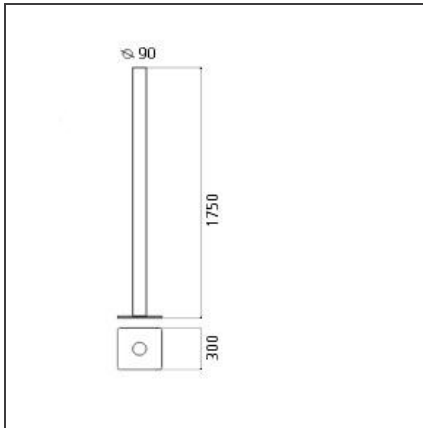

TECHNICAL DRAWINGS

FEATURES

Article Code:	1640060APP	Material:	Aluminium, steel
Colour:	Orange amber	Series:	Design
Installation:	Floor	Area contract:	Hospitality, null, Residential
Environment:	Indoor	Emission:	Indirect

DIMENSIONS

Height:	cm 175	Impact Resistance:	N.D.
Base Length:	cm 30	Glow Wire Test:	750
Base Width:	cm 30		

INCLUDED SOURCES

Category:	LED	Color temperature (K):	3000K
Number:	1	Color Tolerance:	MacAdam 2SDCM
Watt:	37W	CRI:	90
Delivered lumens output (lm):	3899lm	Efficacy:	107lm/W
Type:	0	Service Life:	50000-L70
Class:	A		

LUMINAIRE

Watt:	45W	Delivered lumens output (lm):	3564lm
Voltage:	220-240V	CCT:	3000K
		Efficiency:	88%
		Efficacy:	79.2lm/W
		CRI:	90
		Dimmer Typology:	Microswitch Dimmer