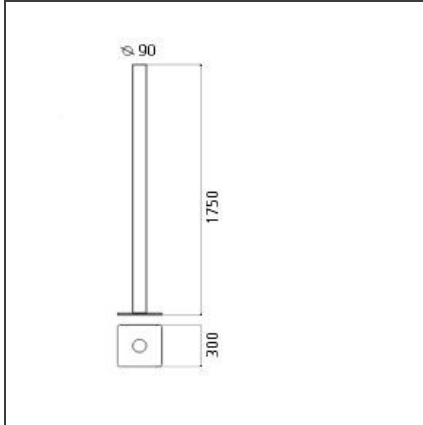

Ilio white 3000K - App Compatible

IP20    Dimmerable: 

DESIGN BY

Ernesto Gismondi

DESCRIPTION

With simple geometry, stripped of all formal digressions and reduced to its basics, Ilio draws attention through saturated colour, available in 7 variations. A mono-material aluminium cylinder supports a 39W LED optical engine on the top, which produces high-efficiency diffused indirect light emissions. With a flow of more than 2700 lumen and an 80% yield, it ensures the general lighting of a room. With light regulator configured to controlled socket, dimmer microswitch.

TECHNICAL DRAWINGS

FEATURES

Article Code:	1640020APP	Material:	Aluminium, steel
Colour:	White	Series:	Design
Installation:	Floor	Area contract:	Hospitality, null, Residential
Environment:	Indoor	Emission:	Indirect

DIMENSIONS

Height:	cm 175	Impact Resistance:	N.D.
Base Length:	cm 30	Glow Wire Test:	750
Base Width:	cm 30		

INCLUDED SOURCES

Category:	LED	Color temperature (K):	3000K
Number:	1	Color Tolerance:	MacAdam 2SDCM
Watt:	37W	CRI:	90
Delivered lumens output (lm):	3899lm	Efficacy:	107lm/W
Type:	0	Service Life:	50000-L70
Class:	A		