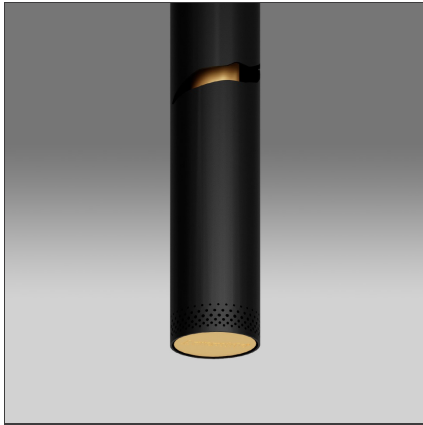

Interweave - Ceiling - ø110x750 - Speakers

DESIGN BY

Pallavi Dean

DESCRIPTION

It is a flexible system that integrates light and services, leaving everyone the freedom to design their own environmental quality.

Suspended cylinders fixed to the ceiling or to the wall, guide a flexible LED light line, allowing to freely model it following soft and unexpected geometries.

The light connects the different elements of the system, evoking a theme of connections and relationships: *"it is a light that celebrates connections, the intersection of countries, cultures and creativity as a unique source of energy."*

Pallavi Dean

The cylindrical bodies can have two sizes, they can have the sole function of supporting the line of light or become the base for spotlights, intelligences and devices such as speakers and sensors. Each volume is hollowed out with several sinuous holes, that with their organic movement recall of the paths created by water. They are functional elements of the interlocking of the luminous line, a mechanical intelligence that becomes an aesthetic feature.

The diffused light that the LED strip generates can be combined with more punctual emissions inserted into the cylinders, in order to draw light landscapes that follow functional needs.

Interweave generates not only a bright but also a sound experience, thanks to the speakers integration. The interaction is then enhanced by the possibility of controlling the single element of the system with the intuitive Artemide App, also through the Alexa voice control.