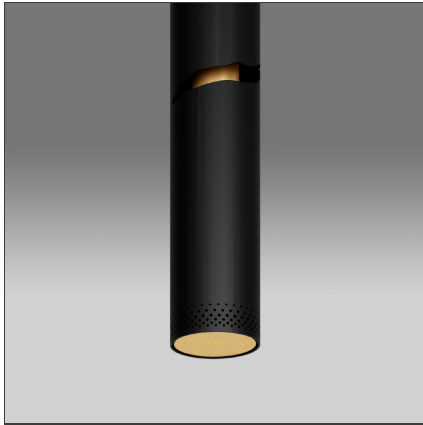

Interweave - Ceiling - ø110x750 - Vocal Control

DESIGN BY

Pallavi Dean

DESCRIPTION

It is a flexible system that integrates light and services, leaving everyone the freedom to design their own environmental quality.

Suspended cylinders fixed to the ceiling or to the wall, guide a flexible LED light line, allowing to freely model it following soft and unexpected geometries.

The light connects the different elements of the system, evoking a theme of connections and relationships: *"it is a light that celebrates connections, the intersection of countries, cultures and creativity as a unique source of energy."*

Pallavi Dean

The cylindrical bodies can have two sizes, they can have the sole function of supporting the line of light or become the base for spotlights, intelligences and devices such as speakers and sensors. Each volume is hollowed out with several sinuous holes, that with their organic movement recall of the paths created by water. They are functional elements of the interlocking of the luminous line, a mechanical intelligence that becomes an aesthetic feature.

The diffused light that the LED strip generates can be combined with more punctual emissions inserted into the cylinders, in order to draw light landscapes that follow functional needs.

Interweave generates not only a bright but also a sound experience, thanks to the speakers integration. The interaction is then enhanced by the possibility of controlling the single element of the system with the intuitive Artemide App, also through the Alexa voice control.