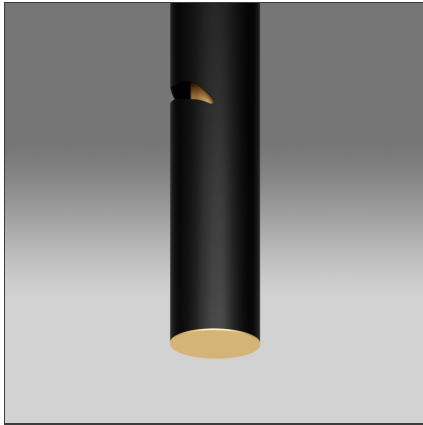

# Interweave - Ceiling - $\phi 110 \times 750$ - with AYR

## DESCRIPTION

It is a flexible system that integrates light and services, leaving everyone the freedom to design their own environmental quality.

Suspended cylinders fixed to the ceiling or to the wall, guide a flexible LED light line, allowing to freely model it following soft and unexpected geometries.

### Pallavi Dean

The cylindrical bodies can have two sizes, they can have the sole function of supporting the line of light or become the base for spotlights, intelligences and devices such as speakers and sensors. Each volume is hollowed out with several sinuous holes, that with their organic movement recall of the paths created by water. They are functional elements of the interlocking of the luminous line, a mechanical intelligence that becomes an aesthetic feature.

## DIMENSIONS

**Height:** cm 75