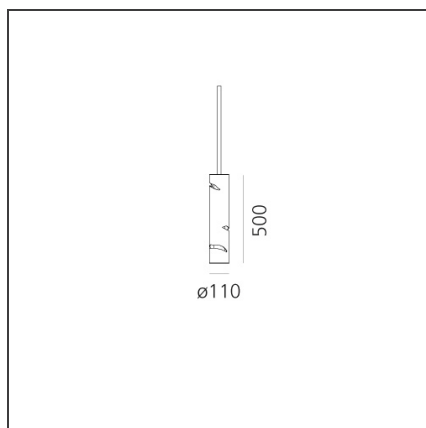

Interweave - Suspension - $\varnothing 110 \times 500$ - with ALEXA

DESIGN BY

Pallavi Dean

DESCRIPTION

The product is not yet available.

TECHNICAL DRAWINGS

FEATURES

Colour:	Black/Gold	Material:	Aluminium
Installation:	Ceiling, Suspension, Wall	Series:	Design, 2019
Environment:	Indoor		Artemide Collection

DIMENSIONS

Height:	cm 50
----------------	-------

Notes