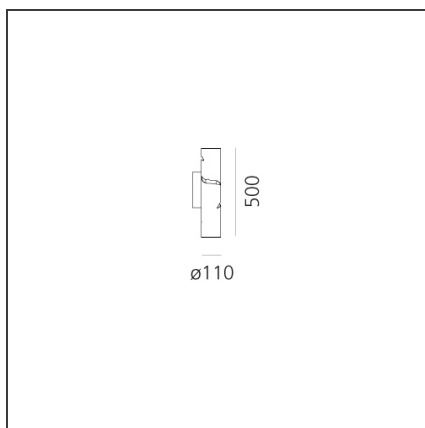

Interweave - Wall - \varnothing 110x500 - with ALEXA

DESIGN BY

Pallavi Dean

DESCRIPTION

The product is not yet available.

TECHNICAL DRAWINGS

FEATURES

Colour:	Black/Gold	Material:	Aluminium
Installation:	Ceiling, Suspension, Wall	Series:	Design, 2019 Artemide Collection
Environment:	Indoor		

DIMENSIONS

Height:	cm 50
----------------	-------