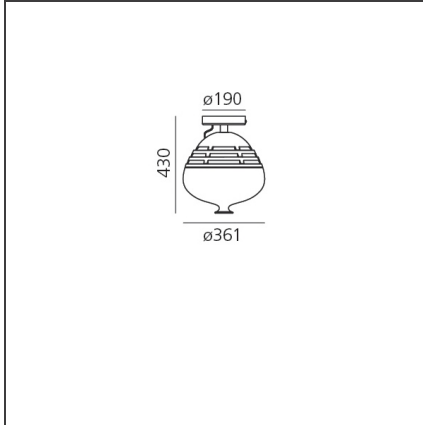

Invero Ceiling LED 3000K White

IP20  Dimmerable: 

DESIGN BY

Carlotta de Bevilacqua

DESCRIPTION

As Icalmo, Invero combines the features of a craft technique with optoelectronics innovation. Added to Incipit - an optical, thermal and technological machine - Artemide combines a human and craft dimension, contemplating the beauty of imperfection thanks to the revisitation of the blown glass. Invero resumes in the proportions the classic form of the Veronese vase, typical of the Venetian glass production. It is a reinterpretation of the traditional glass processing techniques not only in the finish but also in the form that is translation of a specific craftsmanship production. Invero, even in its geometry, becomes a tribute to a historical memory, takes up ancient knowledge and values in a contemporary craft key skills, supporting and preserving them.

TECHNICAL DRAWINGS

FEATURES

Article Code:	- - -	Material:	Glass, aluminium, methacrylate
Colour:	White	Series:	Scenarios
Installation:	Ceiling		

DIMENSIONS

Height:	cm 43
Base Diameter:	cm 19

INCLUDED SOURCES

Category:	LED	Color temperature (K):	3000K
Number:	1	Color Tolerance:	MacAdam 2SDCM
Watt:	44W	CRI:	90
Delivered lumens output (lm):	4230lm		
Type:	0		
Class:	A		

LUMINAIRE

Watt:	44W	Delivered lumens output (lm):	2472lm
		CCT:	3000K
		Efficiency:	60%
		Efficacy:	56.19lm/W
		CRI:	90
		Dimmable Typology:	Push