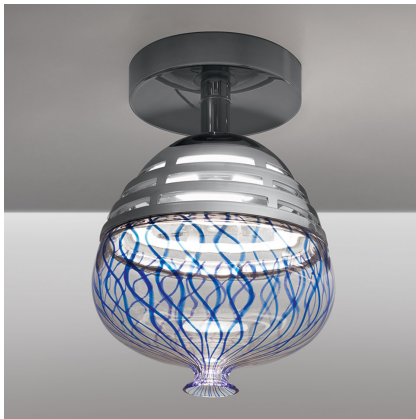

# Invero Ceiling LED 3000K White/Blue

Carlotta de Bevilacqua

IP20  Regulable: 

## Notas

The product is composed of two distinct codes to be ordered separately: body lamp and crystal glass diffuser.

## ESPECIFICACIONES

As Icalmo, Invero combines the features of a craft technique with optoelectronics innovation. Added to Incipit - an optical, thermal and technological machine - Artemide combines a human and craft dimension, contemplating the beauty of imperfection thanks to the revisitation of the blown glass. Invero resumes in the proportions the classic form of the Veronese vase, typical of the Venetian glass production. It is a reinterpretation of the traditional glass processing techniques not only in the finish but also in the form that is translation of a specific craftsmanship production. Invero, even in its geometry, becomes a tribute to a historical memory, takes up ancient knowledge and values in a contemporary craft key skills, supporting and preserving them.

## CARACTERÍSTICAS

- Código del artículo: - - -
- Color: **White/Blue**
- Instalación: **Techo**
- Material: **Glass, aluminium, methacrylate**
- Serie: **Scenarios**
- diseño: **Carlotta de Bevilacqua**