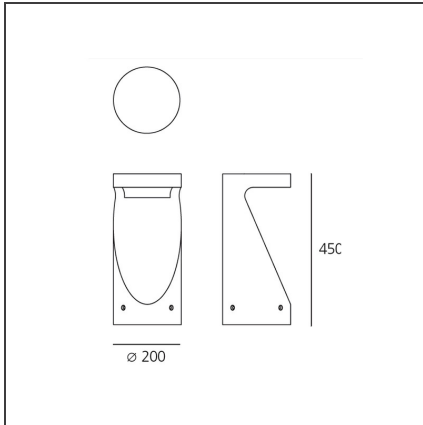

Ippolito 45

IP65 

DESIGN BY

Alessandro Pedretti

DESCRIPTION

Light fixture with direct emission, with a unique high-performance monochromatic COB LED. Floor installation. Available in two heights (h 45cm and h 90cm). Composed by support with lamp compartment, lamp and ballast compartment. Cylindrical lamp support in engineering polymer (compact polyurethane), with co-molded galvanized steel reinforcing elements. Painted with polyurethane resistant to atmospheric and chemical agents. Fixture head in die-cast EN-AB 47100 aluminium, painted with 3-stage outdoor treatment: nanotechnologies, antioxidant primer, polyester paint. UV resistant diffuser in transparent shock resistant polycarbonate. Accessory compartment in polymers with closure cover in AISI 316. Hot galvanized steel mounting plate, with holes for ground fixing by means of log bolts or dowels. AISI 316 stainless steel screws and silicone seal gasket. Provided with IP67 cable and connector for the mains connection. Technical features of light fixtures in compliance with EN60598-1. IP Rating IP65. Insulation class II.

TECHNICAL DRAWINGS

FEATURES

Article Code:	T085100	Material:	Aluminum, polycarbonate, polyurethane
Colour:	anthracite grey/light grey	Series:	Outdoor
Installation:	Bollard		

DIMENSIONS

Height:	cm 45	Impact Resistance:	IK10
		Glow Wire Test:	650