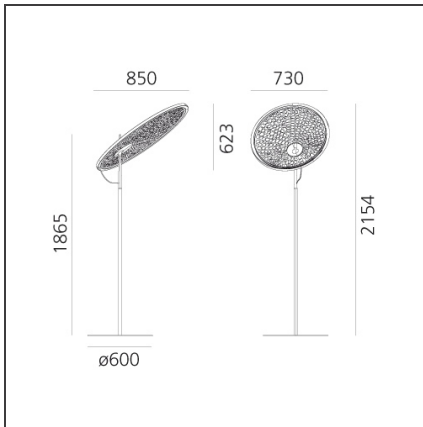

IRUPè - Floor - Rust

IP67 

DESIGN BY

Campana Brothers

DESCRIPTION

The product is not yet available.

TECHNICAL DRAWINGS

FEATURES

Colour:	Rust	Material:	Aluminium, Technopolymeric diffuser
Installation:	Suspension	Series:	2019 Artemide Collection, Outdoor
Environment:	Outdoor		

DIMENSIONS

Length:	cm 85
Width:	cm 73
Height:	cm 215.4
Base Diameter:	cm 60

LUMINAIRE

Watt:	46W	Delivered lumens output (lm):	2300lm
		CCT:	3000K
		Efficiency:	85%
		Efficacy:	50lm/W
		CRI:	90