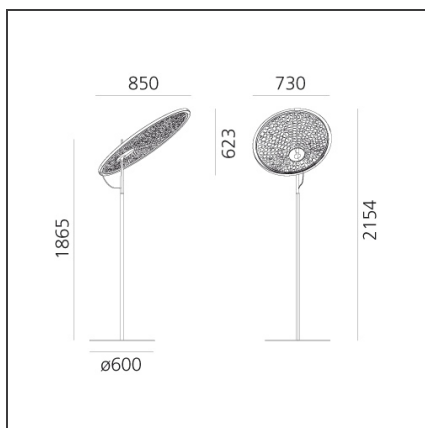

IRUPè - Floor - White

IP67 

DESIGN BY

Campana Brothers

DESCRIPTION

The product is not yet available.

TECHNICAL DRAWINGS

FEATURES

Colour:	White	Material:	Aluminium, Technopolymeric diffuser
Installation:	Suspension	Series:	2019 Artemide Collection, Outdoor
Environment:	Outdoor		

DIMENSIONS

Length:	cm 85
Width:	cm 73
Height:	cm 215.4
Base Diameter:	cm 60

LUMINAIRE

Watt:	46W	Delivered lumens output (lm):	2300lm
		CCT:	3000K
		Efficiency:	85%
		Efficacy:	50lm/W
		CRI:	90