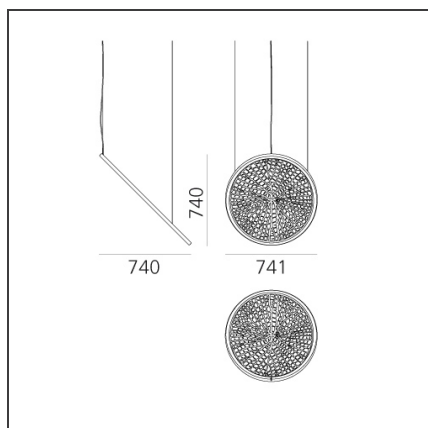

IRUPè - Suspension - Rust

IP67 

DESIGN BY

Campana Brothers

DESCRIPTION

The product is not yet available.

TECHNICAL DRAWINGS

FEATURES

Colour:	Rust	Material:	Aluminium, Technopolymeric diffuser
Installation:	Suspension	Series:	2019 Artemide Collection, Outdoor
Environment:	Outdoor		

DIMENSIONS

Length:	cm 74.1
Width:	cm 74
Height:	cm 74

LUMINAIRE

Watt:	46W	Delivered lumens output (lm):	2300lm
		CCT:	3000K
		Efficiency:	85%
		Efficacy:	50lm/W
		CRI:	90