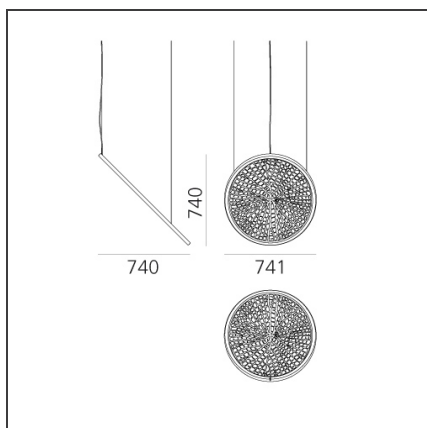

IRUPè - Suspension - White

IP67 

DESIGN BY

Campana Brothers

DESCRIPTION

The product is not yet available.

TECHNICAL DRAWINGS

FEATURES

Colour:	White	Material:	Aluminium, Technopolymeric diffuser
Installation:	Suspension	Series:	2019 Artemide Collection, Outdoor
Environment:	Outdoor		

DIMENSIONS

Length:	cm 74.1
Width:	cm 74
Height:	cm 74

LUMINAIRE

Watt:	46W	Delivered lumens output (lm):	2300lm
		CCT:	3000K
		Efficiency:	85%
		Efficacy:	50lm/W
		CRI:	90