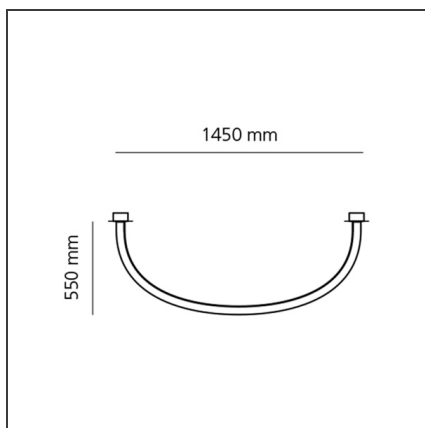

La linea

IP20 

DESIGN BY

BIG - Bjarke Ingels Group

DESCRIPTION

The product is not yet available.

TECHNICAL DRAWINGS

FEATURES

Colour:	White	Material:	Silicone flexible tube
Installation:	Ceiling	Series:	Design, 2019
Environment:	Indoor		Artemide Collection

DIMENSIONS

Length: cm 500

LUMINAIRE

Watt:	15W/m	Delivered lumens output (lm):	990lm/m
		CCT:	3000K
		CRI:	90